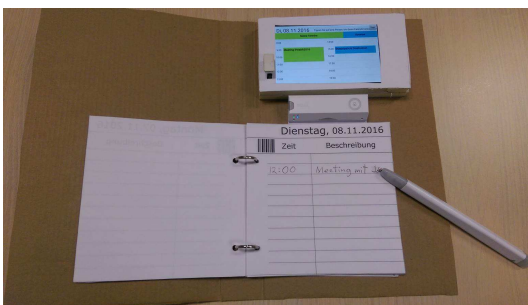

PEARL is an AAL research project with 8 international partners that will develop a platform to support older knowledge workers. The main goal of the project is to deploy motivating and age-friendly workspaces, on the basis of a unique blending of leading edge technologies for smart spaces, tools for time/project management and ICT utilities for cognitive and physical support.

Hybrid Calendar Tool ready for testing

Pen and paper are still common tools in the daily work routine, especially of older knowledge workers. Within PEARL, we developed a hybrid calendar tool combining pen and paper interaction with a digital display. This novel digitally-enhanced pen and paper solution relies on a page tracking mechanism to provide digital content to the selected page in an analogue paper calendar. With the